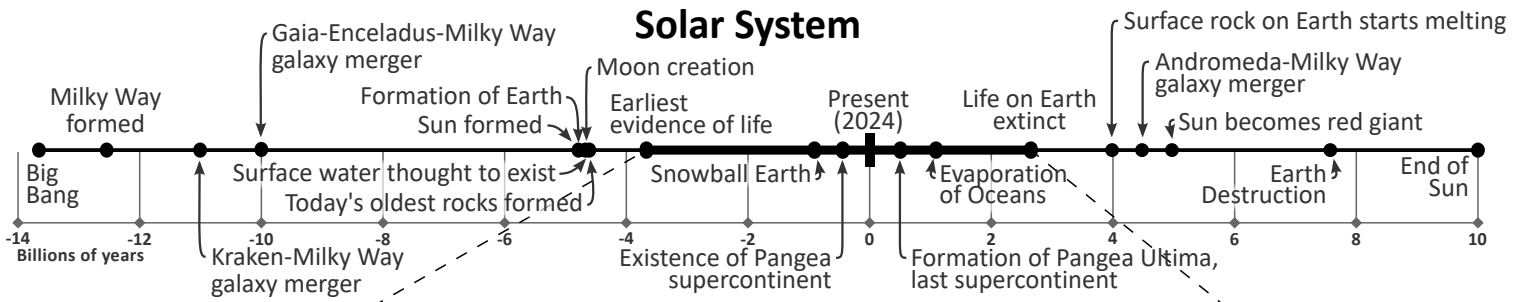

HISTORICAL TIMELINES p. 1 of 2

URBAN CRUISE SHIP
ANALYSIS SOLUTIONS

urbancruiseship.org
Exhibit Research by Michael Goff,
initial construction by Lee Nelson,
research & final construction by
Richard Burd & editing by
John van der Harst
3/30/2023

(timelines continue on back of page)

HISTORICAL TIMELINES p. 2 of 2

(timelines continued from previous page)

urbancruiseship.org
 Exhibit Research by Michael Goff,
 initial construction by Lee Nelson,
 research & final construction by
 Richard Burd & editing by
 John van der Harst
 3/30/2023