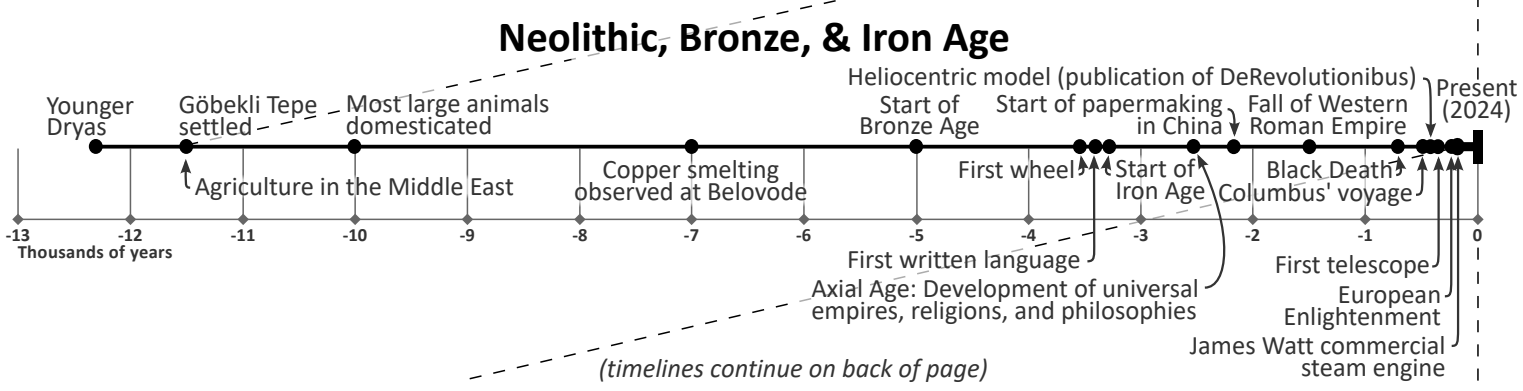

HISTORICAL TIMELINES p. 1 of 2

URBAN CRUISE SHIP
ANALYSIS SOLUTIONS

urbancruiseship.org
Exhibit Research by Michael Goff,
initial construction by Lee Nelson,
research & final construction by
Richard Burd & editing by
John van der Harst
3/30/2023

(timelines continue on back of page)

HISTORICAL TIMELINES p. 2 of 2

(timelines continued from previous page)

urbancruiseship.org
 Exhibit Research by Michael Goff,
 initial construction by Lee Nelson,
 research & final construction by
 Richard Burd & editing by
 John van der Harst
 3/30/2023