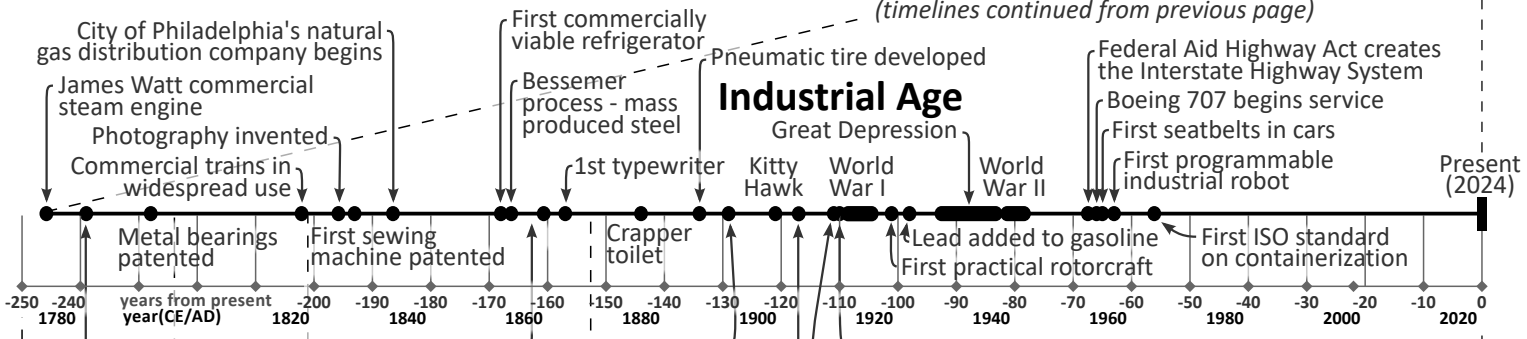

HISTORICAL TIMELINES p. 1 of 2

URBAN CRUISE SHIP
ANALYSIS SOLUTIONS

urbancruiseship.org
Exhibit Research by Michael Goff,
initial construction by Lee Nelson,
research & final construction by
Richard Burd & editing by
John van der Harst
3/30/2023

(timelines continue on back of page)

HISTORICAL TIMELINES p. 2 of 2

(timelines continued from previous page)

urbancruiseship.org
 Exhibit Research by Michael Goff,
 initial construction by Lee Nelson,
 research & final construction by
 Richard Burd & editing by
 John van der Harst
 3/30/2023