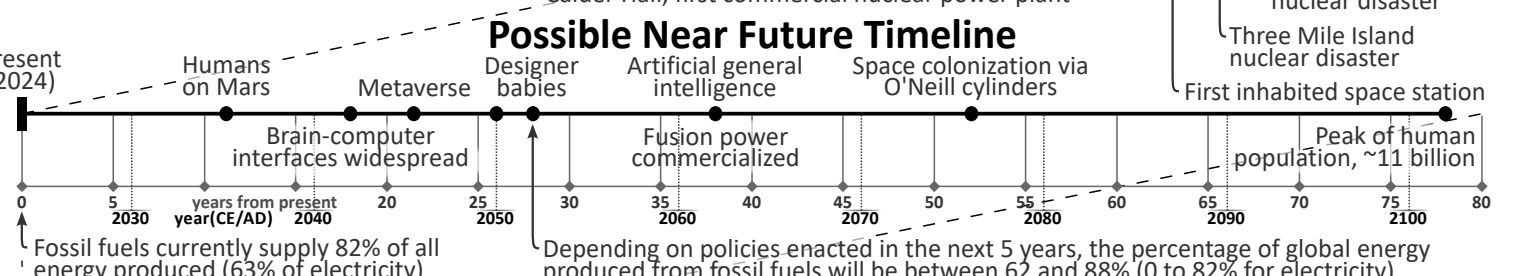

HISTORICAL TIMELINES p. 2 of 2

(timelines continued from previous page)

urbancruiseship.org
Exhibit Research by Michael Goff,
initial construction by Lee Nelson,
research & final construction by
Richard Burd & editing by
John van der Harst
3/30/2023