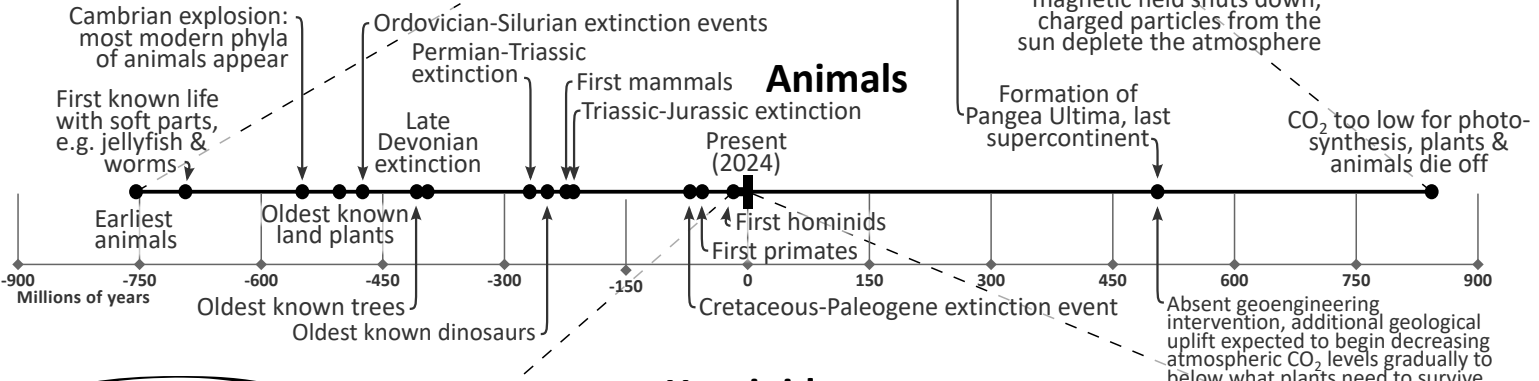

HISTORICAL TIMELINES p. 1 of 2

URBAN CRUISE SHIP
ANALYSIS SOLUTIONS

urbancruiseship.org
Exhibit Research by Michael Goff,
initial construction by Lee Nelson,
research & final construction by
Richard Burd & editing by
John van der Harst
3/30/2023

(timelines continue on back of page)

HISTORICAL TIMELINES p. 2 of 2

(timelines continued from previous page)

urbancruiseship.org
 Exhibit Research by Michael Goff,
 initial construction by Lee Nelson,
 research & final construction by
 Richard Burd & editing by
 John van der Harst
 3/30/2023