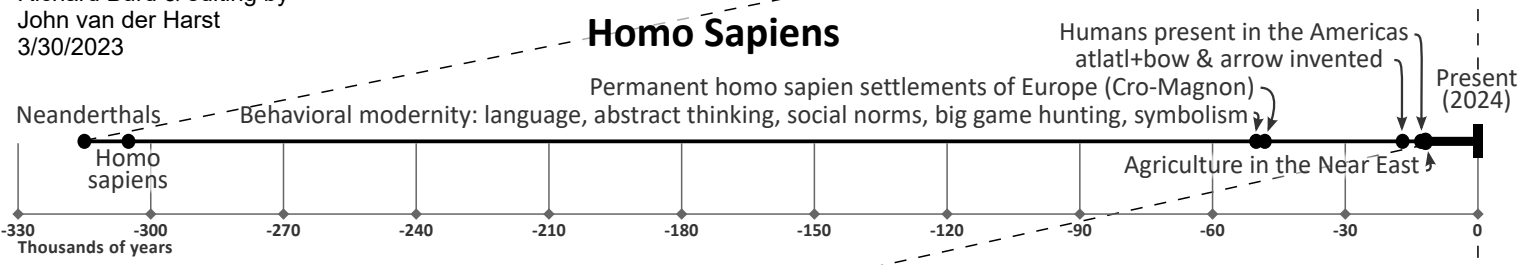

HISTORICAL TIMELINES p. 1 of 2

URBAN CRUISE SHIP
ANALYSIS SOLUTIONS

urbancruiseship.org
Exhibit Research by Michael Goff,
initial construction by Lee Nelson,
research & final construction by
Richard Burd & editing by
John van der Harst
3/30/2023

(timelines continue on back of page)

HISTORICAL TIMELINES p. 2 of 2

(timelines continued from previous page)

urbancruiseship.org
 Exhibit Research by Michael Goff,
 initial construction by Lee Nelson,
 research & final construction by
 Richard Burd & editing by
 John van der Harst
 3/30/2023