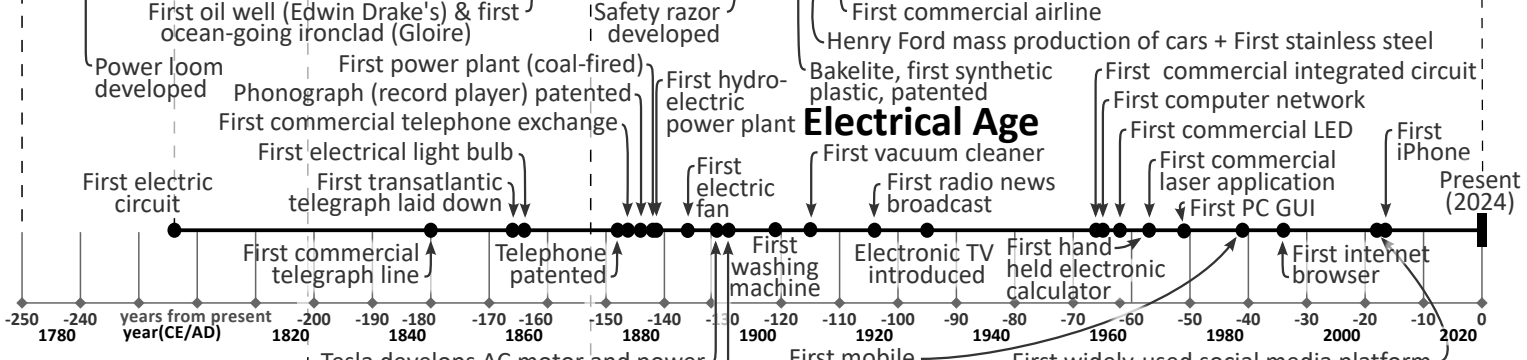

HISTORICAL TIMELINES p. 1 of 2

URBAN CRUISE SHIP
ANALYSIS SOLUTIONS

urbancruiseship.org
Exhibit Research by Michael Goff,
initial construction by Lee Nelson,
research & final construction by
Richard Burd & editing by
John van der Harst
3/30/2023

(timelines continue on back of page)

HISTORICAL TIMELINES p. 2 of 2

(timelines continued from previous page)

urbancruiseship.org
 Exhibit Research by Michael Goff,
 initial construction by Lee Nelson,
 research & final construction by
 Richard Burd & editing by
 John van der Harst
 3/30/2023