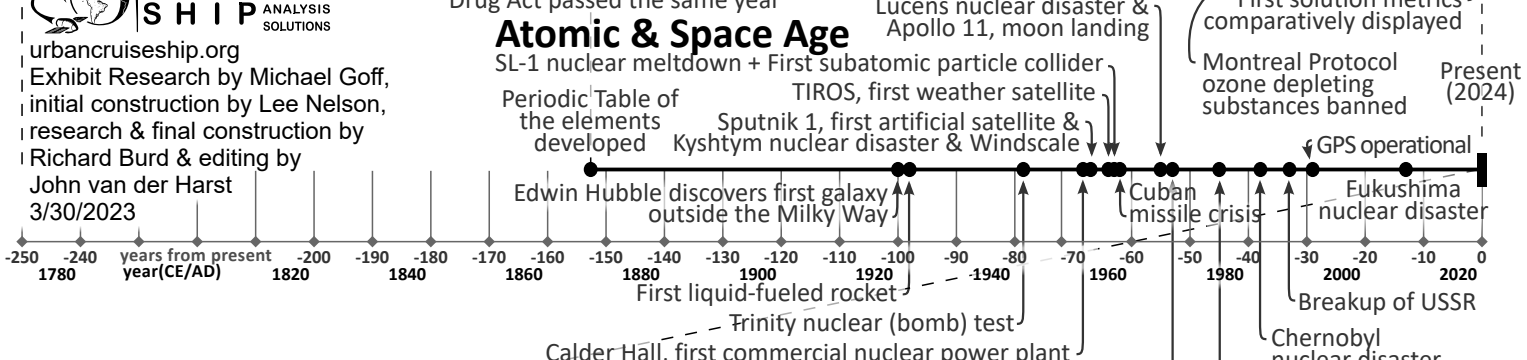

HISTORICAL TIMELINES p. 1 of 2

URBAN CRUISE SHIP
ANALYSIS SOLUTIONS

urbancruiseship.org
Exhibit Research by Michael Goff,
initial construction by Lee Nelson,
research & final construction by
Richard Burd & editing by
John van der Harst
3/30/2023

(timelines continue on back of page)

HISTORICAL TIMELINES p. 2 of 2

(timelines continued from previous page)

urbancruiseship.org
 Exhibit Research by Michael Goff,
 initial construction by Lee Nelson,
 research & final construction by
 Richard Burd & editing by
 John van der Harst
 3/30/2023