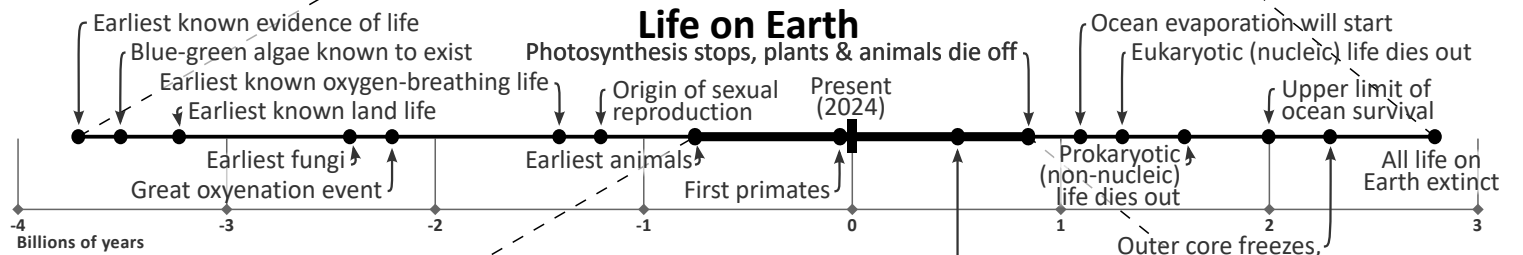

HISTORICAL TIMELINES p. 1 of 2

URBAN CRUISE SHIP
ANALYSIS SOLUTIONS

urbancruiseship.org
Exhibit Research by Michael Goff,
initial construction by Lee Nelson,
research & final construction by
Richard Burd & editing by
John van der Harst
3/30/2023

(timelines continue on back of page)

HISTORICAL TIMELINES p. 2 of 2

(timelines continued from previous page)

urbancruiseship.org
 Exhibit Research by Michael Goff,
 initial construction by Lee Nelson,
 research & final construction by
 Richard Burd & editing by
 John van der Harst
 3/30/2023