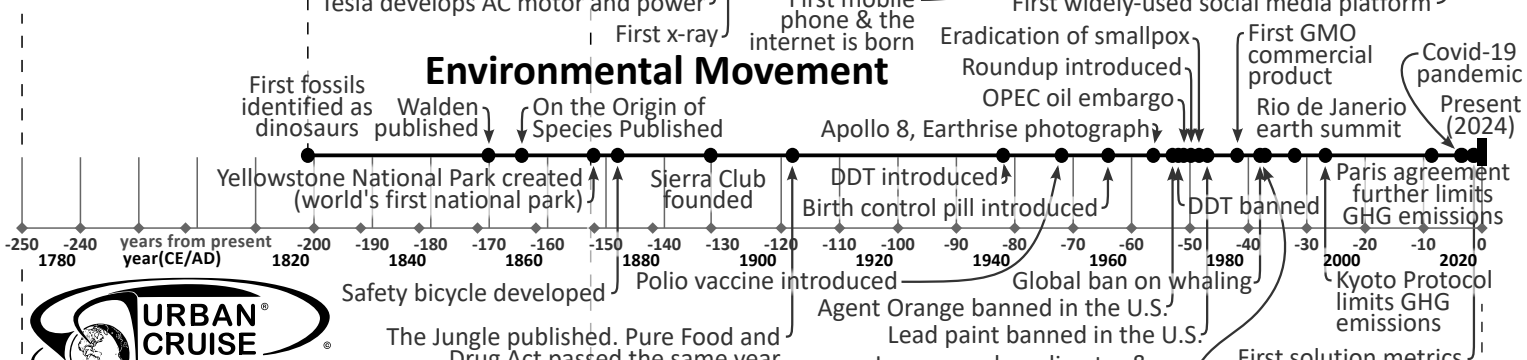

HISTORICAL TIMELINES p. 1 of 2

URBAN CRUISE SHIP
ANALYSIS SOLUTIONS

urbancruiseship.org
Exhibit Research by Michael Goff,
initial construction by Lee Nelson,
research & final construction by
Richard Burd & editing by
John van der Harst
3/30/2023

(timelines continue on back of page)

HISTORICAL TIMELINES p. 2 of 2

(timelines continued from previous page)

urbancruiseship.org
 Exhibit Research by Michael Goff,
 initial construction by Lee Nelson,
 research & final construction by
 Richard Burd & editing by
 John van der Harst
 3/30/2023